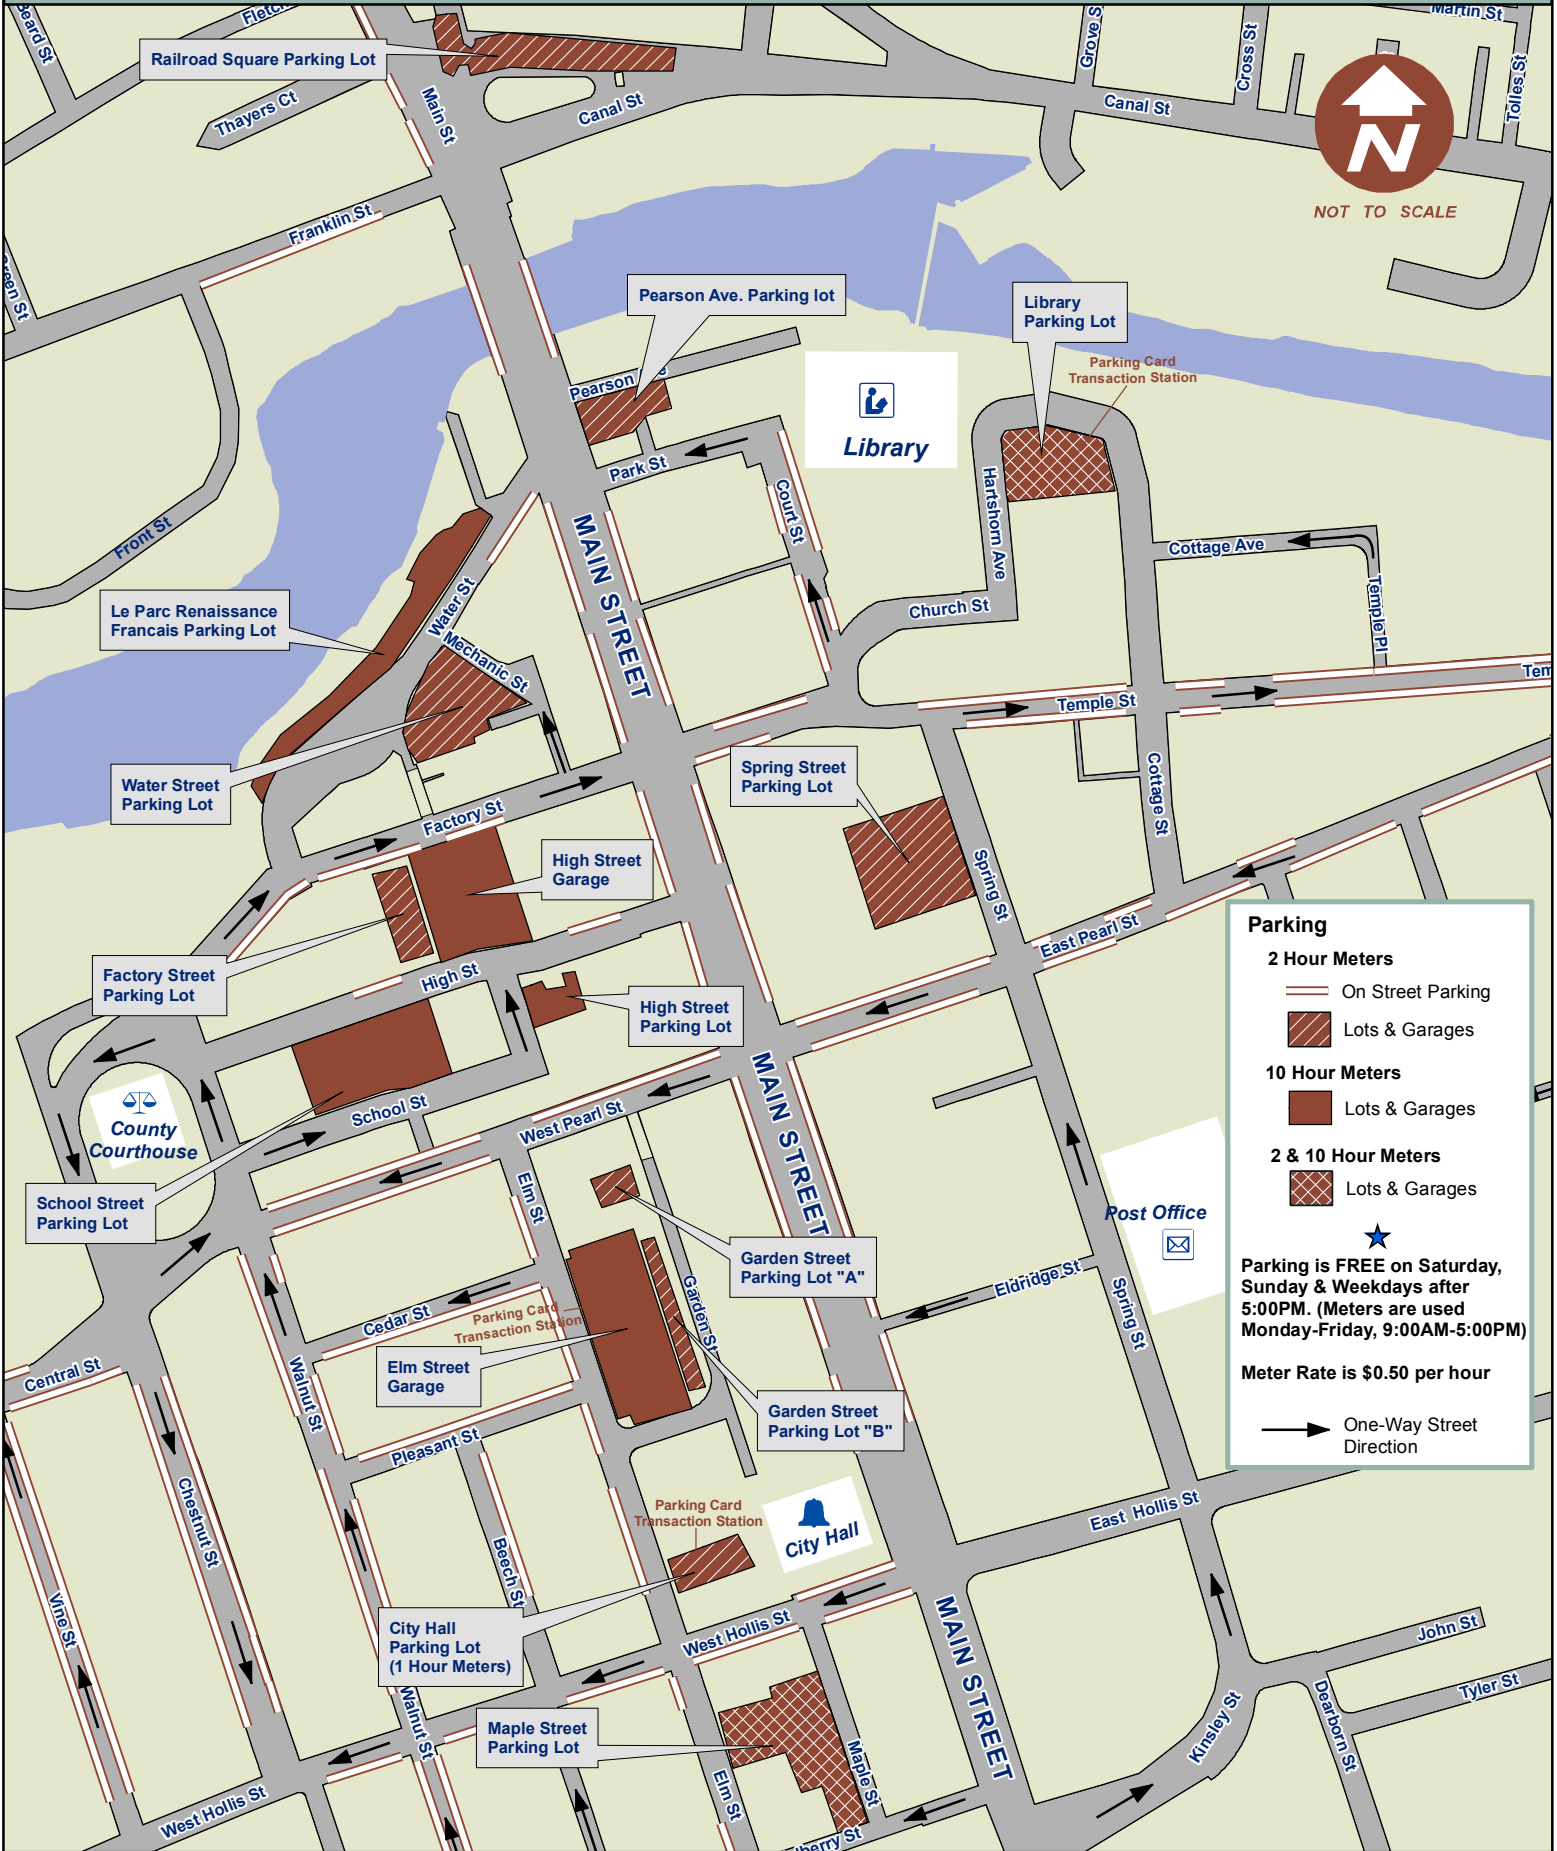

Nashua Downtown Parking

NOT TO SCALE

Parking

- 2 Hour Meters**
 - On Street Parking
 - Lots & Garages
- 10 Hour Meters**
 - Lots & Garages
- 2 & 10 Hour Meters**
 - Lots & Garages

★ Parking is FREE on Saturday, Sunday & Weekdays after 5:00PM. (Meters are used Monday-Friday, 9:00AM-5:00PM)

Meter Rate is \$0.50 per hour

→ One-Way Street Direction