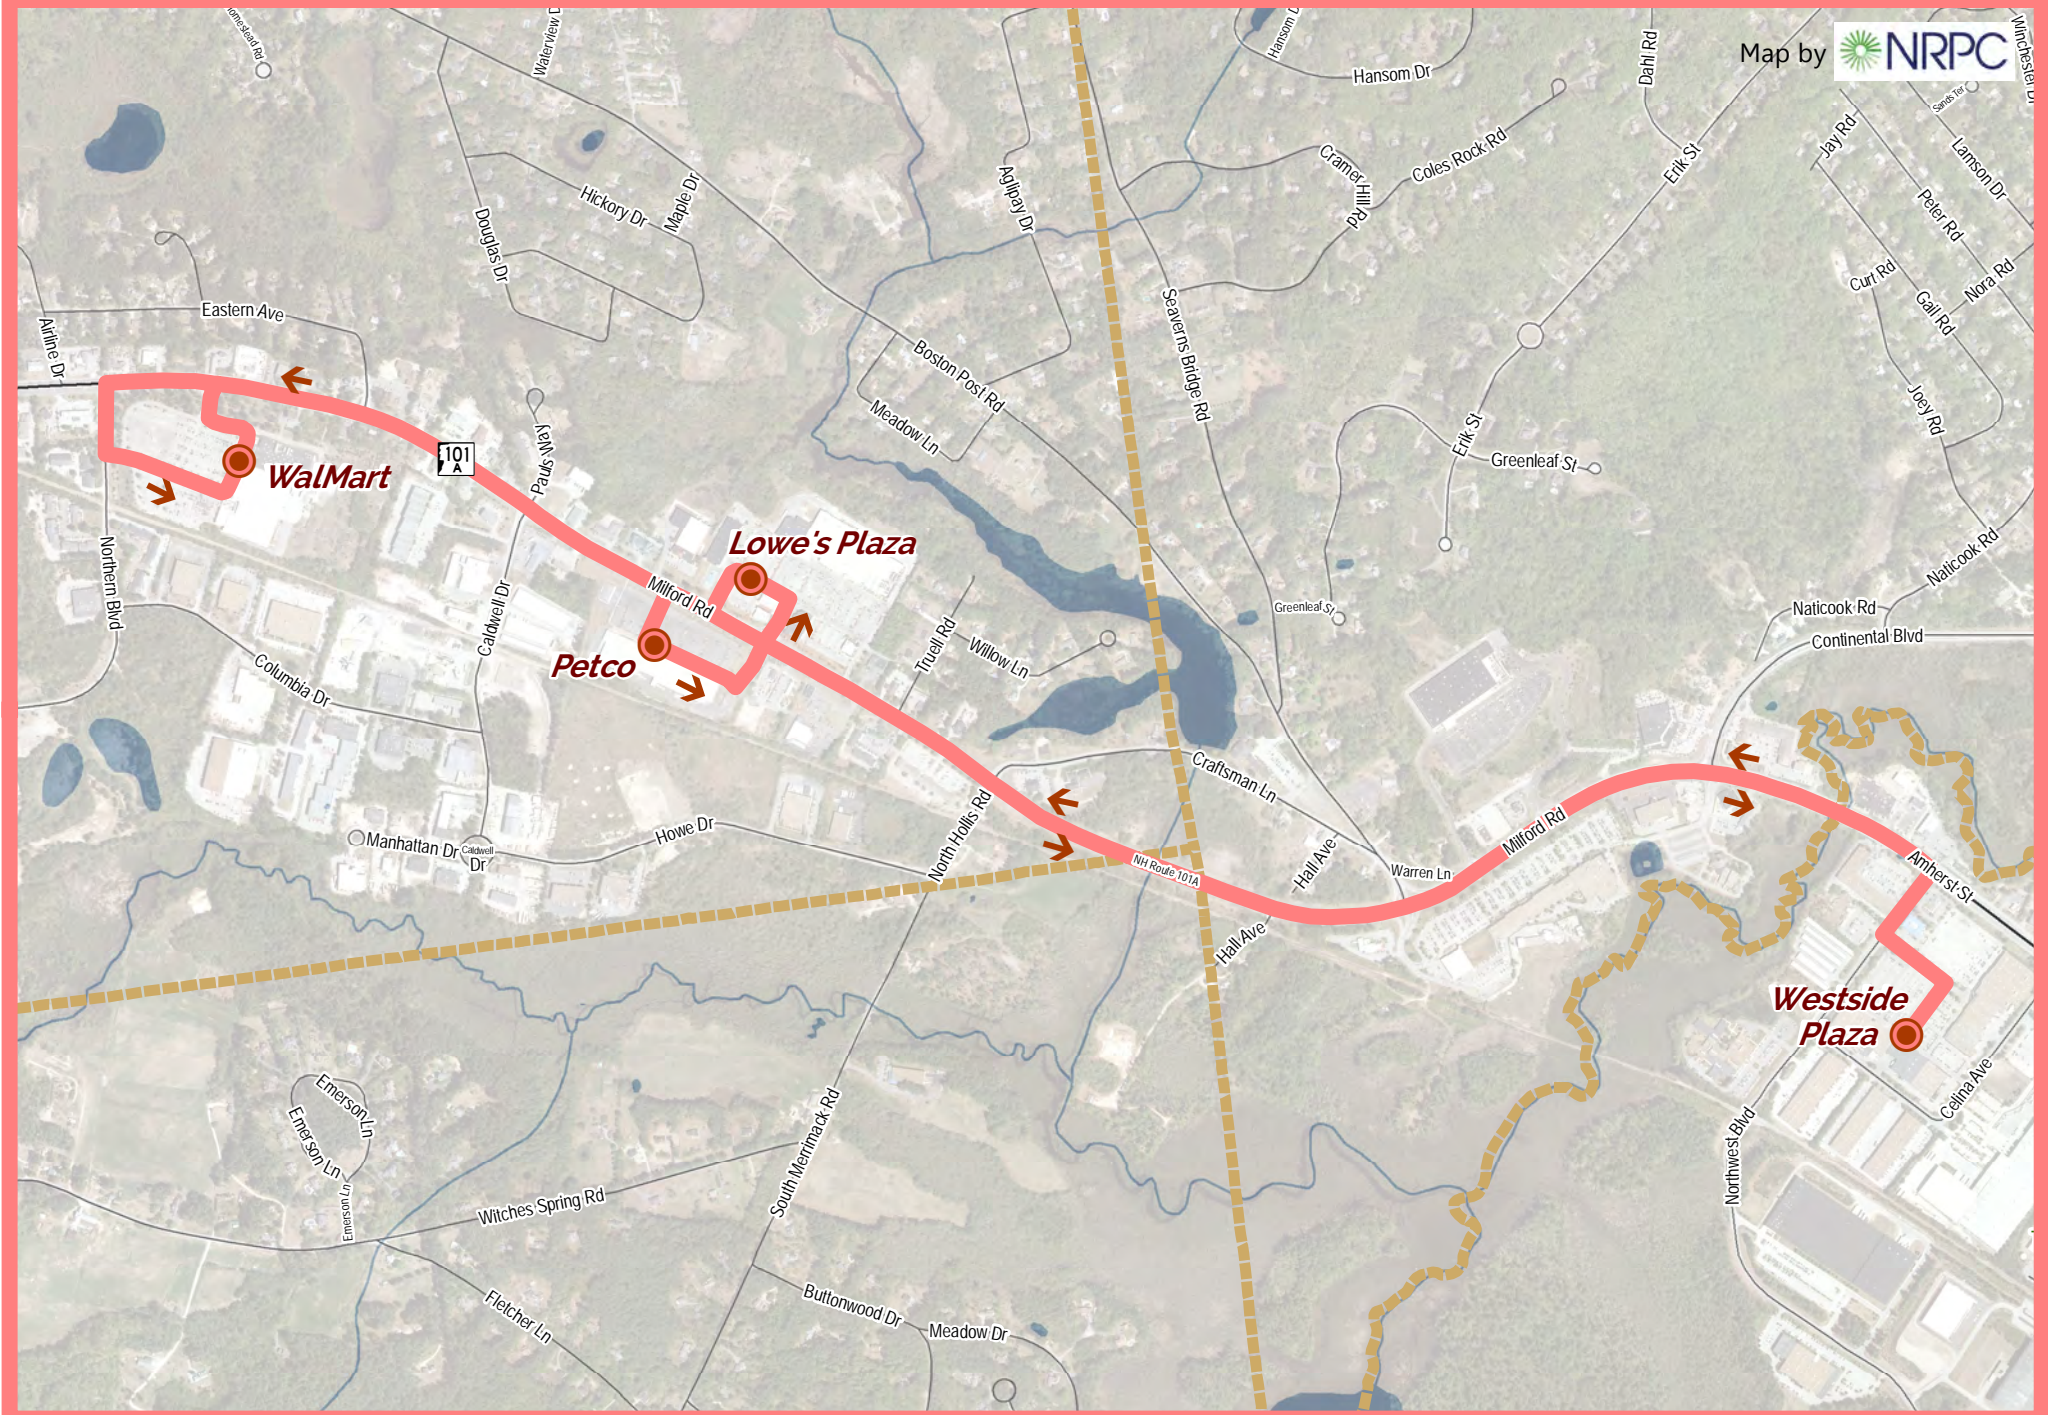

# ROUTE 10

ROUTE 10 SCHEDULE				
Route 2/2A connection to Westside Plaza from Transit Center TUESDAY and FRIDAY ONLY				
DEPART WESTSIDE PLAZA	LOWE'S PLAZA	WALMART	PETCO	ARRIVE WESTSIDE PLAZA
8:20 AM	8:25 AM	8:30 AM	8:35 AM	8:40 AM
8:50 AM	8:55 AM	9:00 AM	9:05 AM	9:10 AM
9:20 AM	9:25 AM	9:30 AM	9:35 AM	9:40 AM
9:50 AM	9:55 AM	10:00 AM	10:05 AM	10:10 AM
10:20 AM	10:25 AM	10:30 AM	10:35 AM	10:40 AM
10:50 AM	10:55 AM	11:00 AM	11:05 AM	11:10 AM
11:20 AM	11:25 AM	11:30 AM	11:35 AM	11:40 AM
11:50 AM	11:55 AM	12:00 PM	12:05 PM	12:10 PM
12:20 PM	12:25 PM	12:30 PM	12:35 PM	12:40 PM
No service from 12:50 PM to 1:50 PM				
1:50 PM	1:55 PM	2:00 PM	2:05 PM	2:10 PM
2:20 PM	2:25 PM	2:30 PM	2:35 PM	2:40 PM
2:50 PM	2:55 PM	3:00 PM	3:05 PM	3:10 PM
3:20 PM	3:25 PM	3:30 PM	3:35 PM	3:40 PM
3:50 PM	3:55 PM	4:00 PM	4:05 PM	4:10 PM
4:20 PM	4:25 PM	4:30 PM	4:35 PM	4:40 PM
4:50 PM	4:55 PM	5:00 PM	5:05 PM	5:10 PM
5:20 PM	5:25 PM	5:30 PM	5:35 PM	5:40 PM
5:50 PM	5:55 PM	6:00 PM	6:05 PM	6:10 PM
6:20 PM	6:25 PM	6:30 PM	-----	-----
Service from Westside Plaza to Transit Center @ 6:40 PM				

# ROUTE 10 WALMART-AMHERST ST

-  Timepoint (see schedule)
-  Bus Stop

[WWW.RIDEBIGBLUE.COM](http://WWW.RIDEBIGBLUE.COM)  
880-0100