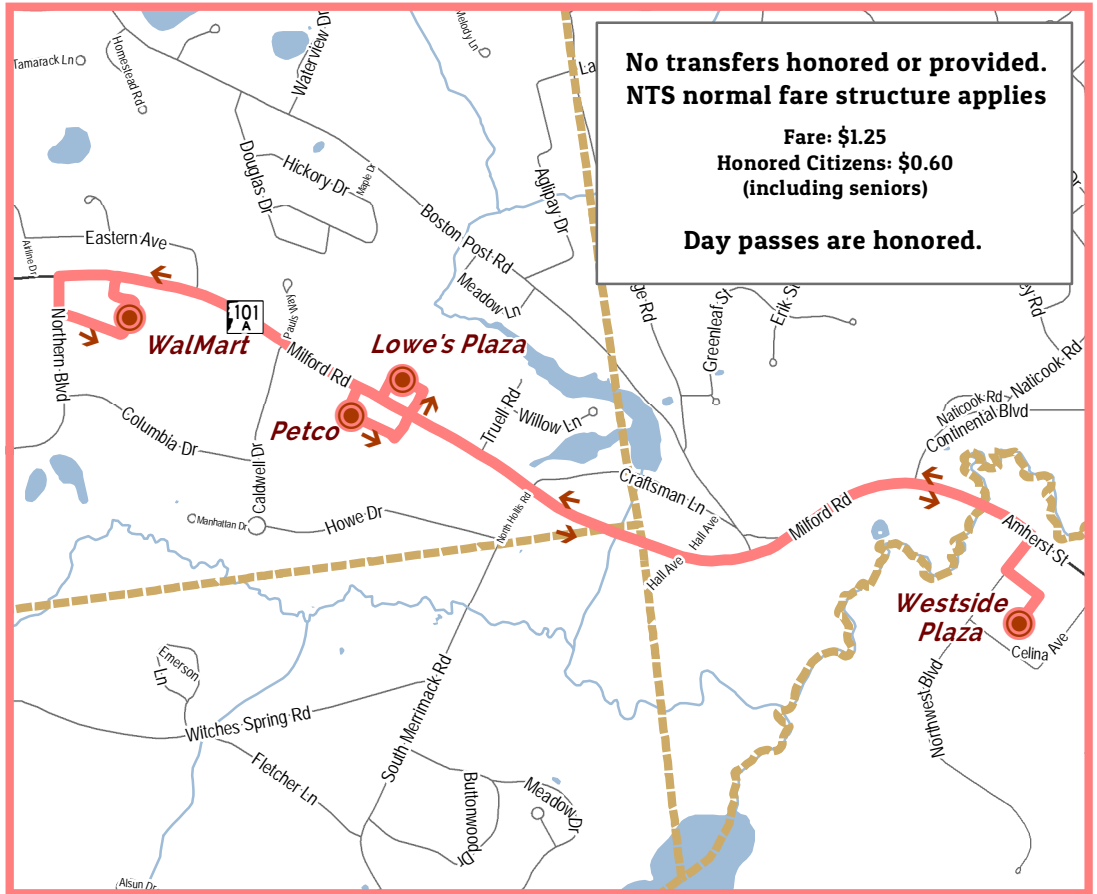

# ROUTE 10

ROUTE 10 SCHEDULE				
Route 2/2A connection to Westside Plaza from Transit Center TUESDAY and FRIDAY ONLY				
DEPART WESTSIDE PLAZA	LOWE'S PLAZA	WALMART	PETCO	ARRIVE WESTSIDE PLAZA
8:20 AM	8:25 AM	8:30 AM	8:35 AM	8:40 AM
8:50 AM	8:55 AM	9:00 AM	9:05 AM	9:10 AM
9:20 AM	9:25 AM	9:30 AM	9:35 AM	9:40 AM
9:50 AM	9:55 AM	10:00 AM	10:05 AM	10:10 AM
10:20 AM	10:25 AM	10:30 AM	10:35 AM	10:40 AM
10:50 AM	10:55 AM	11:00 AM	11:05 AM	11:10 AM
11:20 AM	11:25 AM	11:30 AM	11:35 AM	11:40 AM
11:50 AM	11:55 AM	12:00 PM	12:05 PM	12:10 PM
12:20 PM	12:25 PM	12:30 PM	12:35 PM	12:40 PM
No service from 12:50 PM to 1:50 PM				
1:50 PM	1:55 PM	2:00 PM	2:05 PM	2:10 PM
2:20 PM	2:25 PM	2:30 PM	2:35 PM	2:40 PM
2:50 PM	2:55 PM	3:00 PM	3:05 PM	3:10 PM
3:20 PM	3:25 PM	3:30 PM	3:35 PM	3:40 PM
3:50 PM	3:55 PM	4:00 PM	4:05 PM	4:10 PM
4:20 PM	4:25 PM	4:30 PM	4:35 PM	4:40 PM
4:50 PM	4:55 PM	5:00 PM	5:05 PM	5:10 PM
5:20 PM	5:25 PM	5:30 PM	5:35 PM	5:40 PM
5:50 PM	5:55 PM	6:00 PM	6:05 PM	6:10 PM
6:20 PM	6:25 PM	6:30 PM	-----	-----
Service from Westside Plaza to Transit Center @ 6:40 PM				

CASH FARES	
CHILDREN (5 and under)	FREE
STUDENT (6-18 or with high school ID)	75 ¢
HONORED CITIZEN (60+ / Veteran / Disabled / Medicare Card)	60 ¢
ADULT	\$1.25

MONTHLY PASS GOOD FOR UNLIMITED RIDES	
ADULT	\$40
HONORED CITIZEN/ STUDENT (60+ / Veteran / Disabled / Medicare Card)	\$30

RIDE CARDS GOOD FOR 8 RIDES	
ADULT	\$10
HONORED CITIZEN/ STUDENT (60+ / Veteran / Disabled / Medicare Card)	\$5

WWW.RIDEBIGBLUE.COM

880-0100

/NashuaTransitSystem

@RideBigBlue

# ROUTE 10 WALMART-AMHERST ST

-  Timepoint (see schedule)
-  Bus Stop

[WWW.RIDEBIGBLUE.COM](http://WWW.RIDEBIGBLUE.COM)  
880-0100