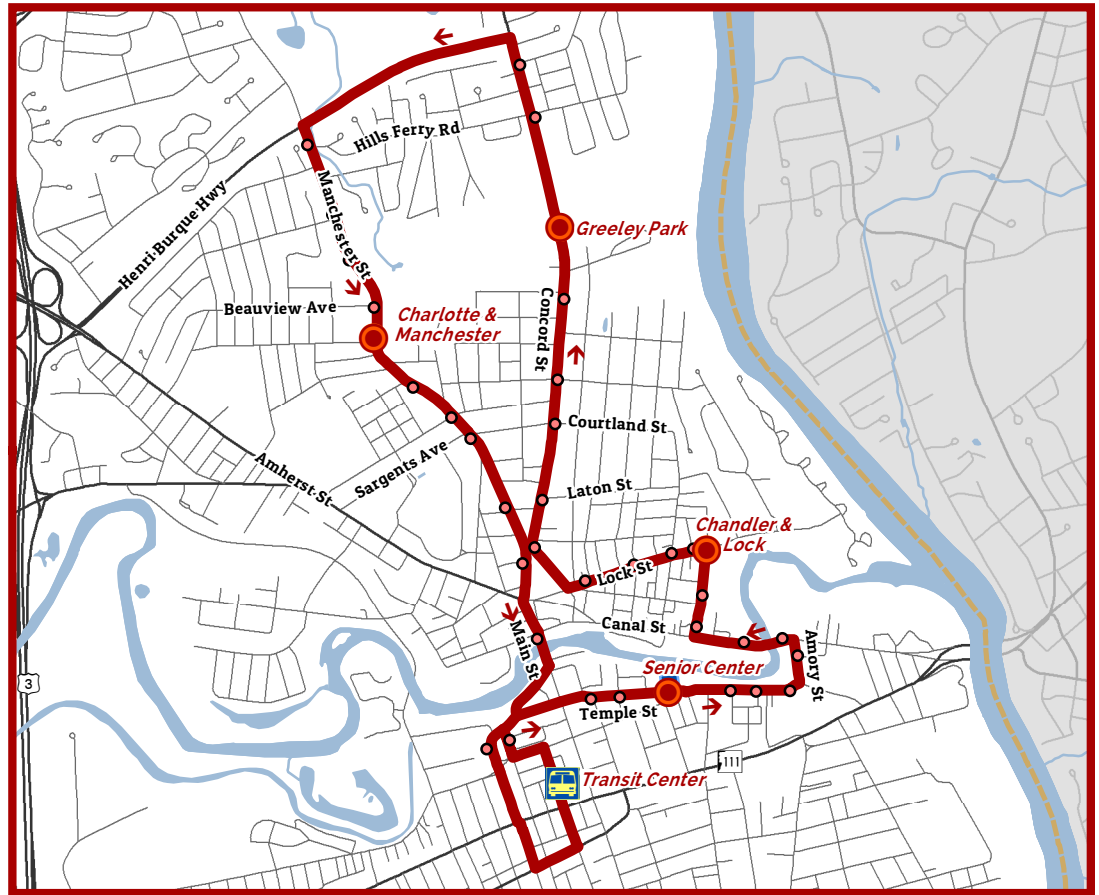

ROUTE 1

ROUTE 1 SCHEDULE

DEPART TRANSIT CENTER	SENIOR CENTER	CHANDLER ST & LOCK ST	GREELEY PARK	MANCHESTER ST & CHARLOTTE AVE	ARRIVE TRANSIT CENTER
6:00 AM	6:04 AM	6:09 AM	6:13 AM	6:17 AM	6:25 AM
7:00 AM	7:04 AM	7:09 AM	7:13 AM	7:17 AM	7:25 AM
8:00 AM	8:04 AM	8:09 AM	8:13 AM	8:17 AM	8:25 AM
9:00 AM	9:04 AM	9:09 AM	9:13 AM	9:17 AM	9:25 AM
10:00 AM	10:04 AM	10:09 AM	10:13 AM	10:17 AM	10:25 AM
11:00 AM	11:04 AM	11:09 AM	11:13 AM	11:17 AM	11:25 AM
12:00 PM	12:04 PM	12:09 PM	12:13 PM	12:17 PM	12:25 PM
1:00 PM	1:04 PM	1:09 PM	1:13 PM	1:17 PM	1:25 PM
2:00 PM	2:04 PM	2:09 PM	2:13 PM	2:17 PM	2:25 PM
3:00 PM	3:04 PM	3:09 PM	3:13 PM	3:17 PM	3:25 PM
4:00 PM	4:04 PM	4:09 PM	4:13 PM	4:17 PM	4:25 PM
5:00 PM	5:04 PM	5:09 PM	5:13 PM	5:17 PM	5:25 PM
6:00 PM	6:04 PM	6:09 PM	6:13 PM	6:17 PM	6:25 PM

Shaded areas DO NOT operate on Saturdays

All buses are 100% ADA accessible

CASH FARES

CHILDREN (5 and under)	FREE
STUDENT (6-18 or with high school ID)	75 ¢
HONORED CITIZEN (60+ /Veteran/Disabled/ Medicare Card)	60 ¢
ADULT	\$1.25