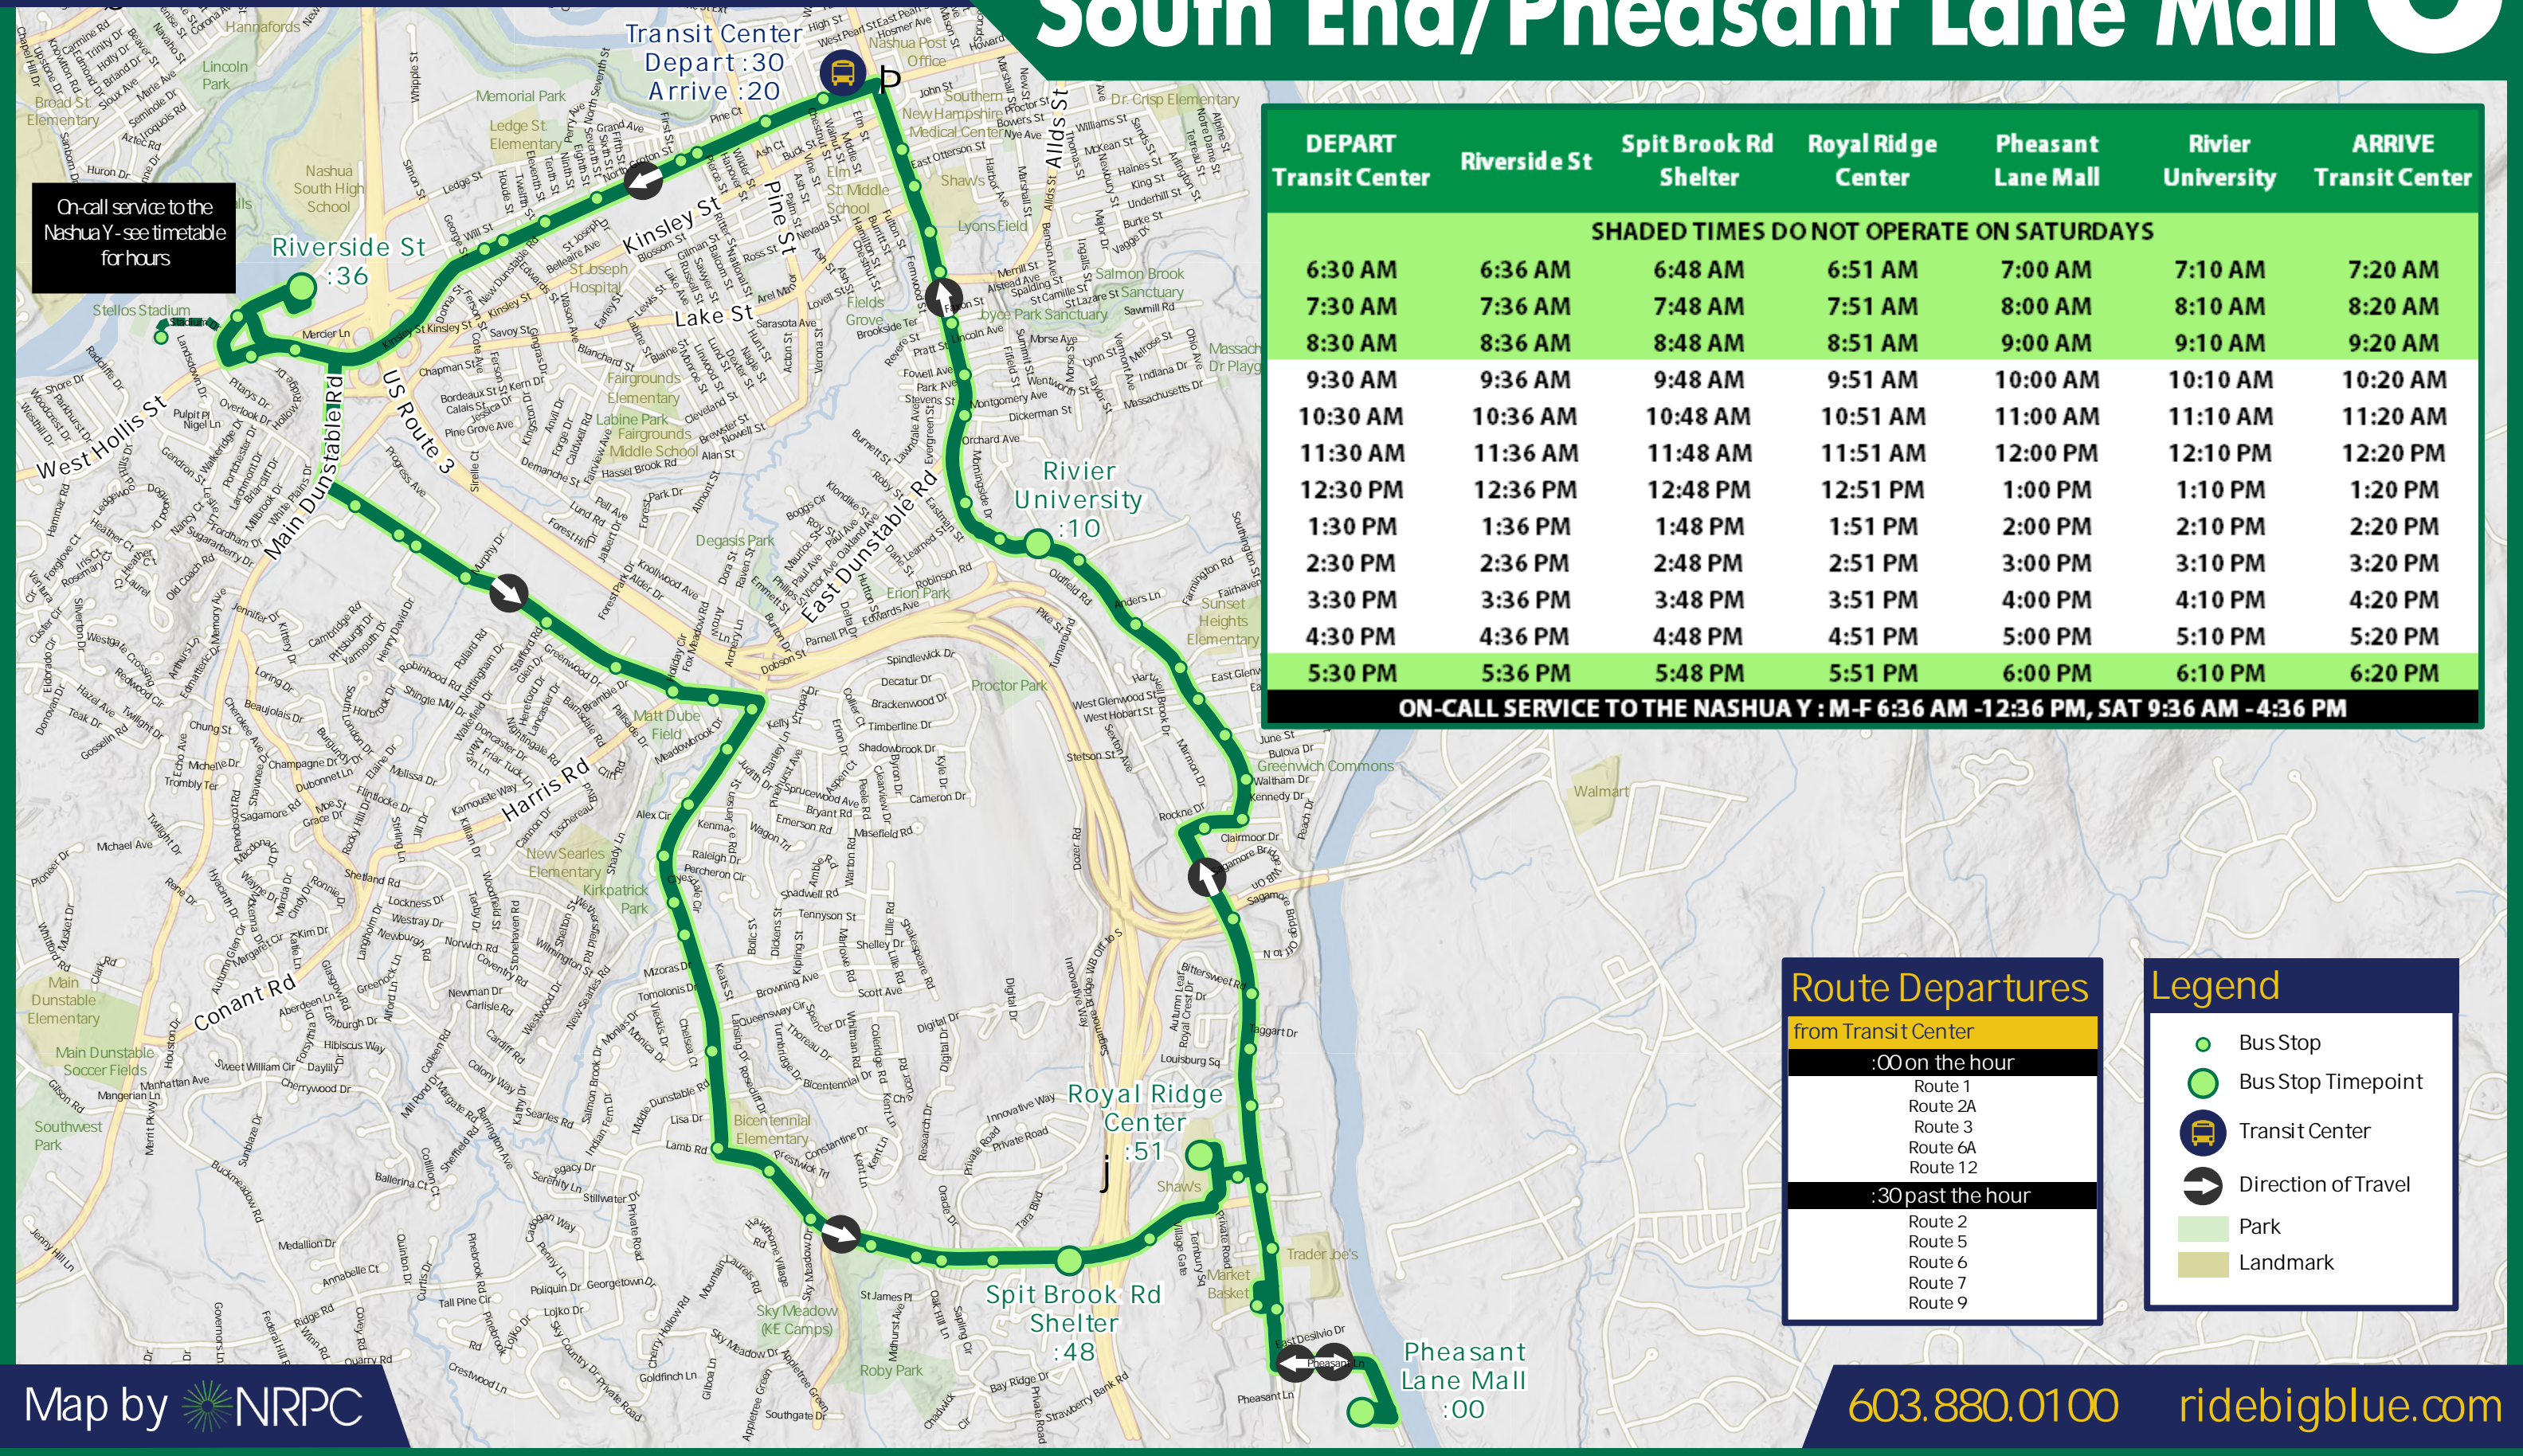

On-call service to the Nashua Y - see timetable for hours

DEPART Transit Center	Riverside St	Spit Brook Rd Shelter	Royal Ridge Center	Pheasant Lane Mall	Rivier University	ARRIVE Transit Center
<b>SHADED TIMES DO NOT OPERATE ON SATURDAYS</b>						
6:30 AM	6:36 AM	6:48 AM	6:51 AM	7:00 AM	7:10 AM	7:20 AM
7:30 AM	7:36 AM	7:48 AM	7:51 AM	8:00 AM	8:10 AM	8:20 AM
8:30 AM	8:36 AM	8:48 AM	8:51 AM	9:00 AM	9:10 AM	9:20 AM
9:30 AM	9:36 AM	9:48 AM	9:51 AM	10:00 AM	10:10 AM	10:20 AM
10:30 AM	10:36 AM	10:48 AM	10:51 AM	11:00 AM	11:10 AM	11:20 AM
11:30 AM	11:36 AM	11:48 AM	11:51 AM	12:00 PM	12:10 PM	12:20 PM
12:30 PM	12:36 PM	12:48 PM	12:51 PM	1:00 PM	1:10 PM	1:20 PM
1:30 PM	1:36 PM	1:48 PM	1:51 PM	2:00 PM	2:10 PM	2:20 PM
2:30 PM	2:36 PM	2:48 PM	2:51 PM	3:00 PM	3:10 PM	3:20 PM
3:30 PM	3:36 PM	3:48 PM	3:51 PM	4:00 PM	4:10 PM	4:20 PM
4:30 PM	4:36 PM	4:48 PM	4:51 PM	5:00 PM	5:10 PM	5:20 PM
5:30 PM	5:36 PM	5:48 PM	5:51 PM	6:00 PM	6:10 PM	6:20 PM

**ON-CALL SERVICE TO THE NASHUA Y : M-F 6:36 AM -12:36 PM, SAT 9:36 AM -4:36 PM**

### Route Departures

from Transit Center

:00 on the hour	Route 1 Route 2A Route 3 Route 6A Route 12
:30 past the hour	Route 2 Route 5 Route 6 Route 7 Route 9

### Legend

- Bus Stop
- Bus Stop Timepoint
- Transit Center
- Direction of Travel
- Park
- Landmark