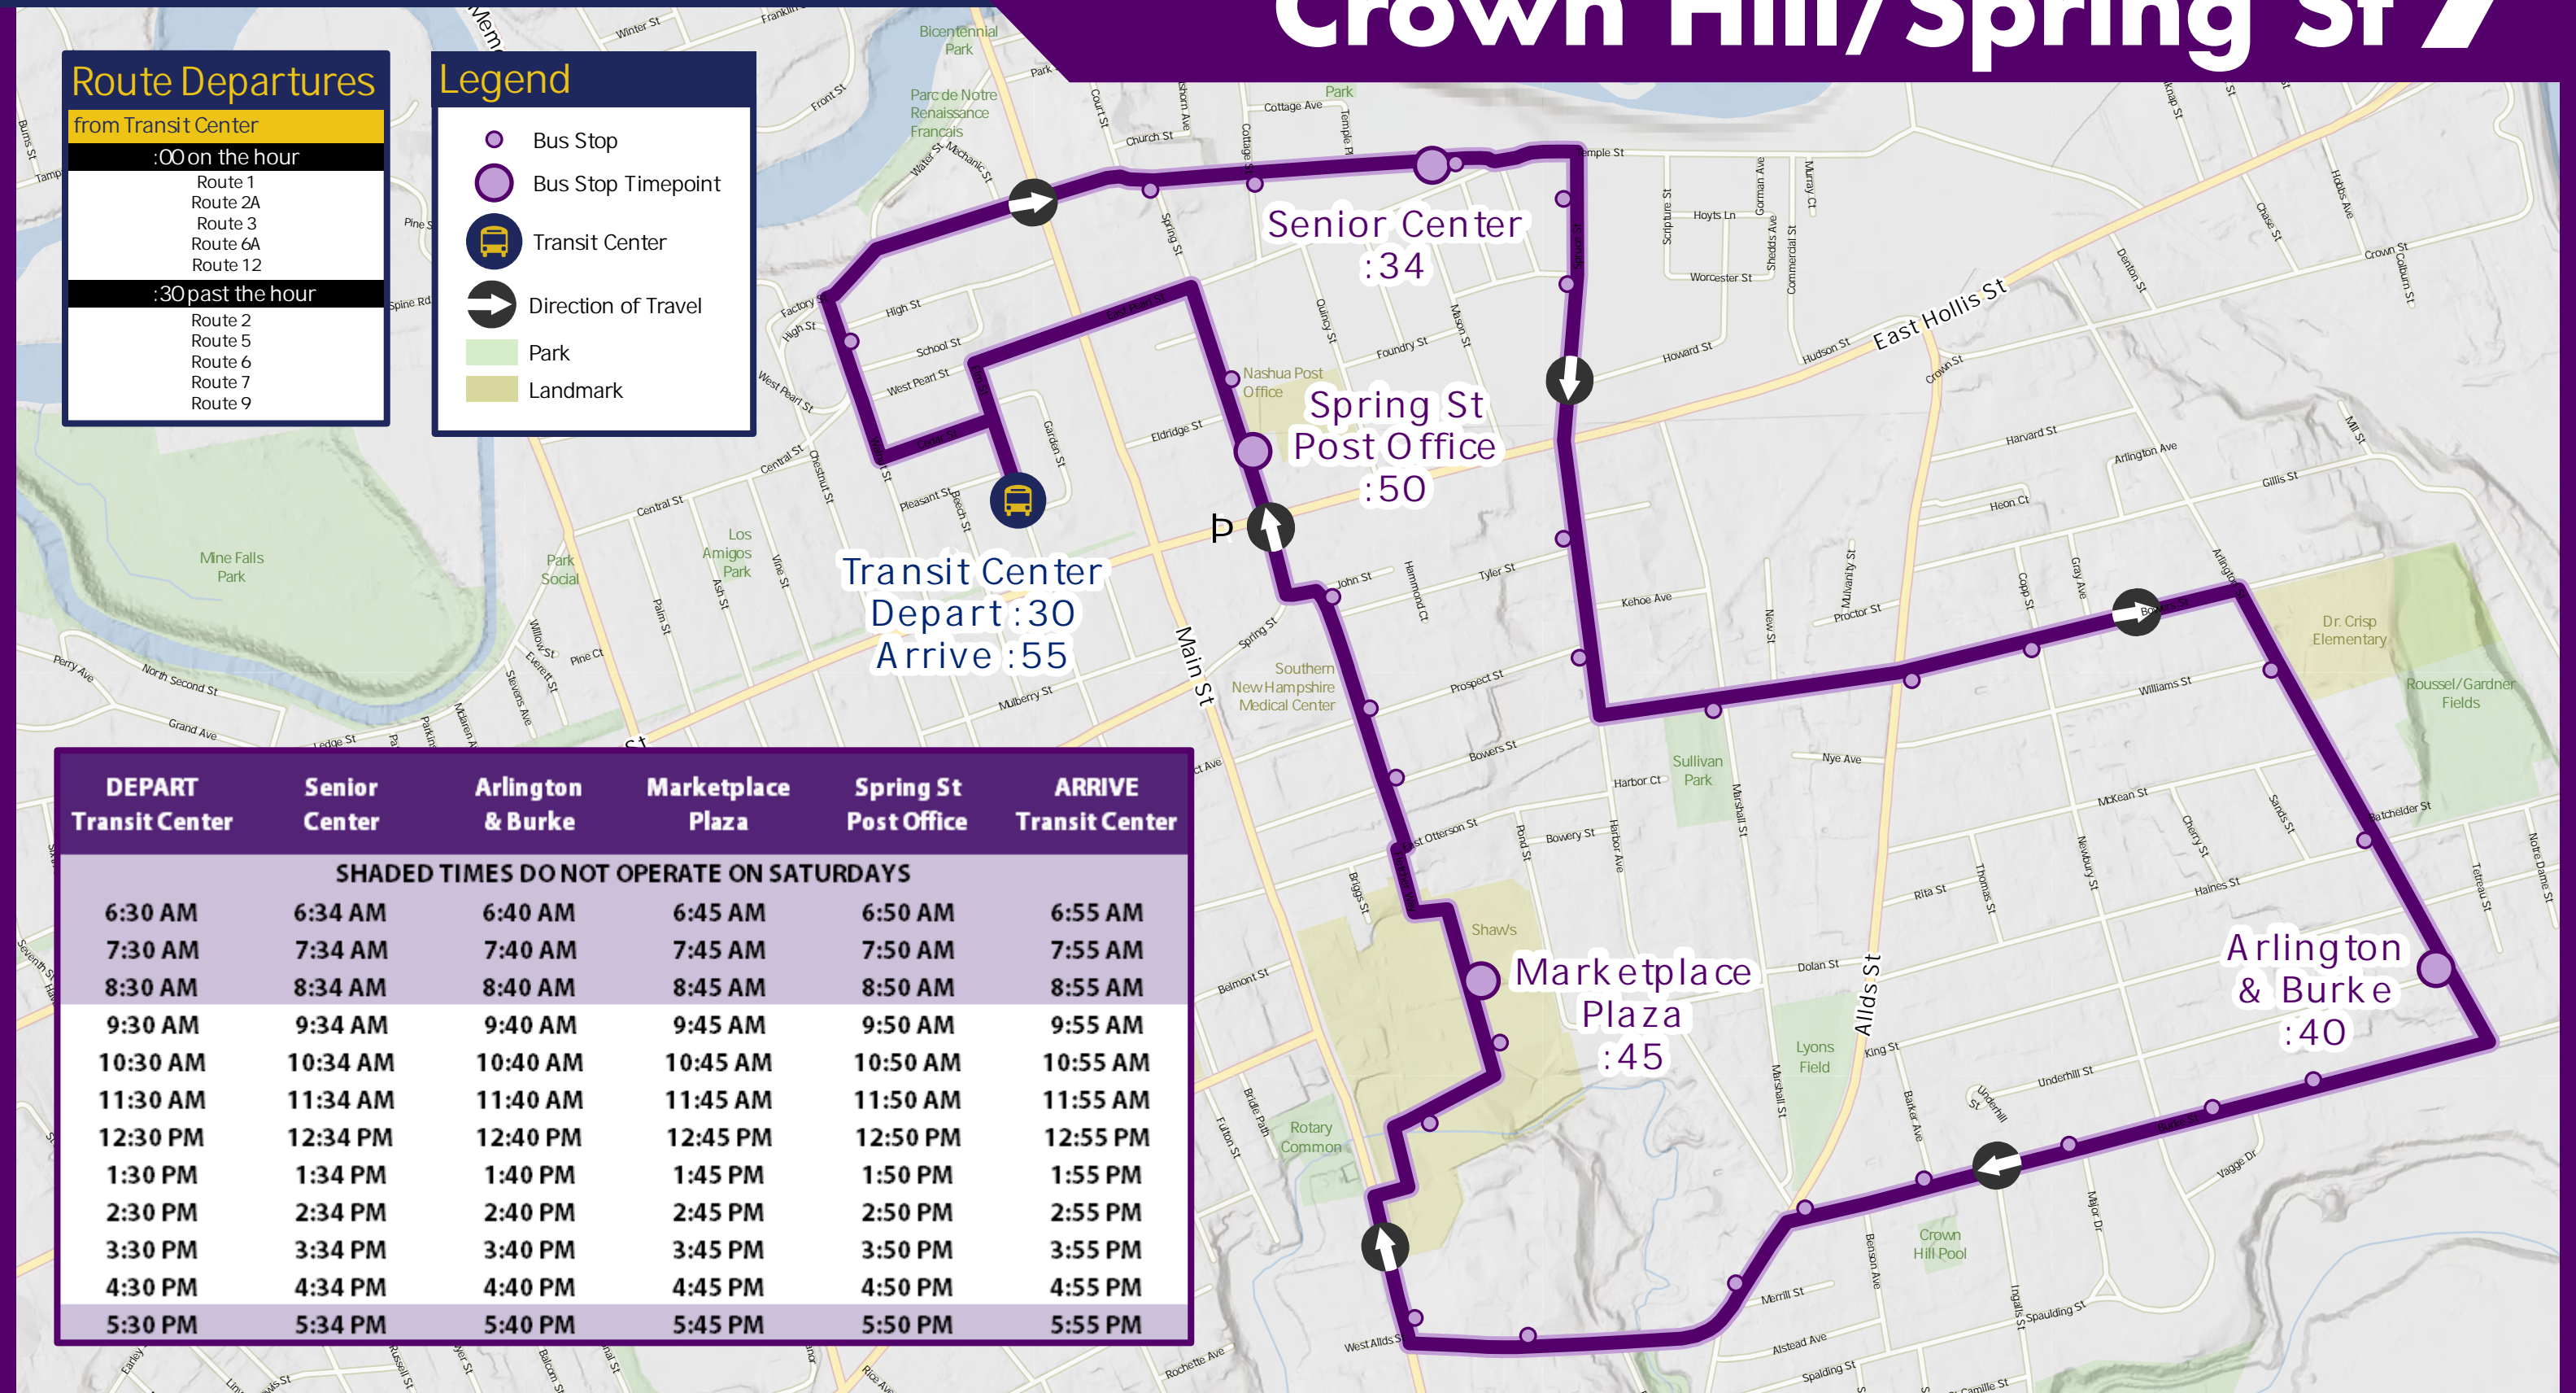

Route Departures

from Transit Center
:00 on the hour
Route 1
Route 2A
Route 3
Route 6A
Route 12
:30 past the hour
Route 2
Route 5
Route 6
Route 7
Route 9

Legend

- Bus Stop
- Bus Stop Timepoint
- Transit Center
- Direction of Travel
- Park
- Landmark

Transit Center
Depart :30
Arrive :55

Senior Center
:34

Spring St
Post Office
:50

Marketplace
Plaza
:45

Arlington
& Burke
:40

DEPART Transit Center	Senior Center	Arlington & Burke	Marketplace Plaza	Spring St Post Office	ARRIVE Transit Center
SHADED TIMES DO NOT OPERATE ON SATURDAYS					
6:30 AM	6:34 AM	6:40 AM	6:45 AM	6:50 AM	6:55 AM
7:30 AM	7:34 AM	7:40 AM	7:45 AM	7:50 AM	7:55 AM
8:30 AM	8:34 AM	8:40 AM	8:45 AM	8:50 AM	8:55 AM
9:30 AM	9:34 AM	9:40 AM	9:45 AM	9:50 AM	9:55 AM
10:30 AM	10:34 AM	10:40 AM	10:45 AM	10:50 AM	10:55 AM
11:30 AM	11:34 AM	11:40 AM	11:45 AM	11:50 AM	11:55 AM
12:30 PM	12:34 PM	12:40 PM	12:45 PM	12:50 PM	12:55 PM
1:30 PM	1:34 PM	1:40 PM	1:45 PM	1:50 PM	1:55 PM
2:30 PM	2:34 PM	2:40 PM	2:45 PM	2:50 PM	2:55 PM
3:30 PM	3:34 PM	3:40 PM	3:45 PM	3:50 PM	3:55 PM
4:30 PM	4:34 PM	4:40 PM	4:45 PM	4:50 PM	4:55 PM
5:30 PM	5:34 PM	5:40 PM	5:45 PM	5:50 PM	5:55 PM