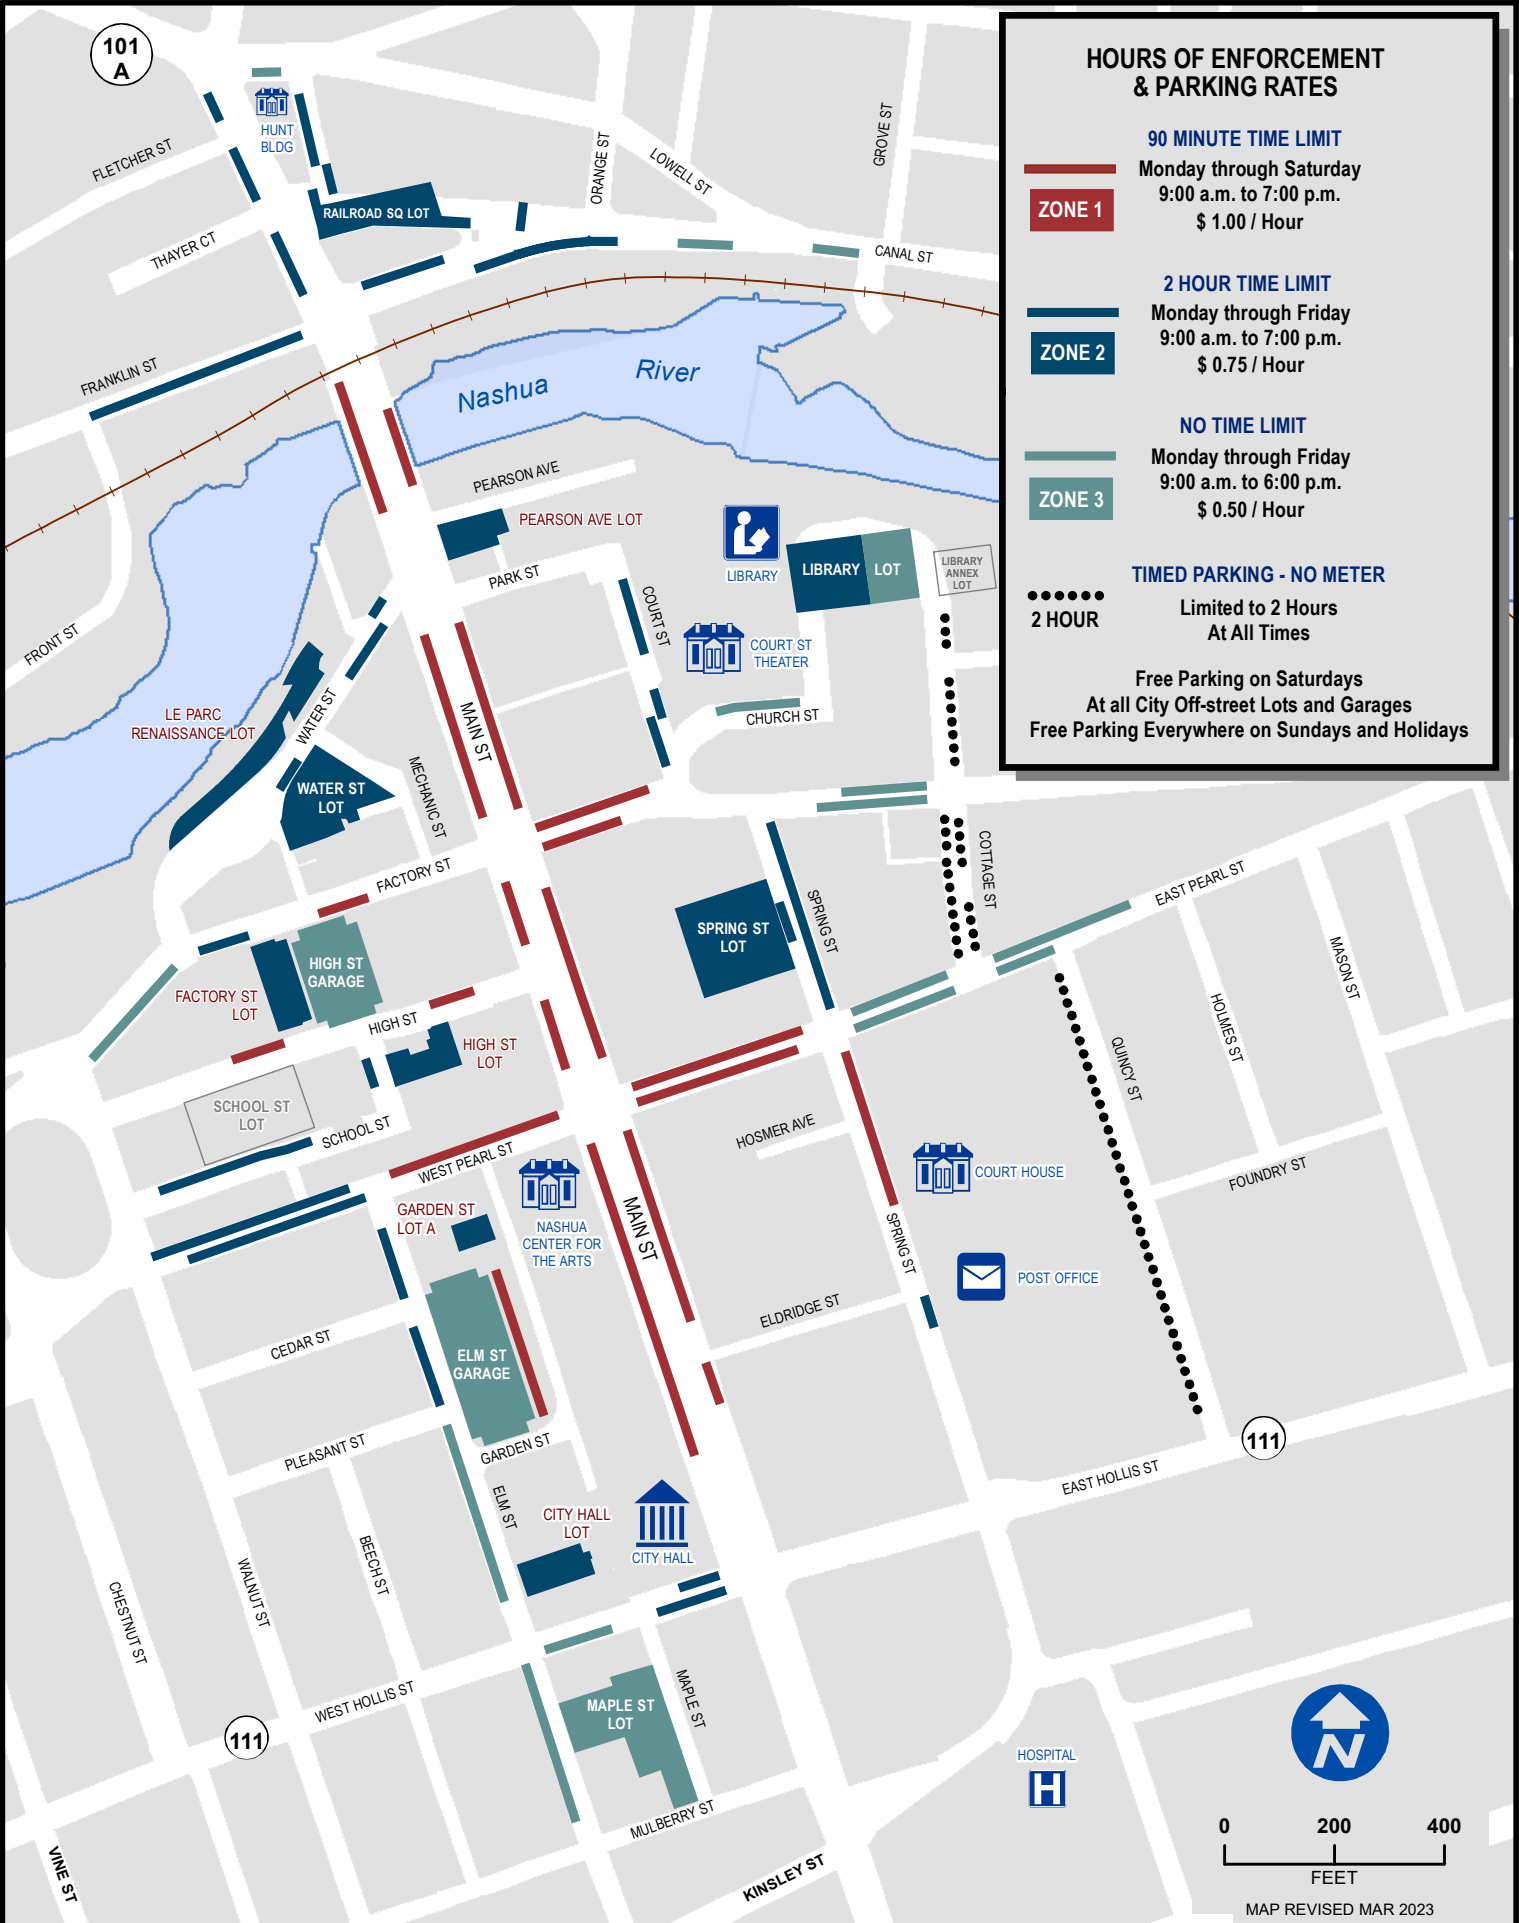

NASHUA NH - DOWNTOWN PARKING MAP

HOURS OF ENFORCEMENT & PARKING RATES

90 MINUTE TIME LIMIT

Monday through Saturday
9:00 a.m. to 7:00 p.m.
\$ 1.00 / Hour

ZONE 1

2 HOUR TIME LIMIT

Monday through Friday
9:00 a.m. to 7:00 p.m.
\$ 0.75 / Hour

ZONE 2

NO TIME LIMIT

Monday through Friday
9:00 a.m. to 6:00 p.m.
\$ 0.50 / Hour

ZONE 3

TIMED PARKING - NO METER

2 HOUR

Limited to 2 Hours
At All Times

Free Parking on Saturdays
At all City Off-street Lots and Garages
Free Parking Everywhere on Sundays and Holidays

MAP REVISED MAR 2023